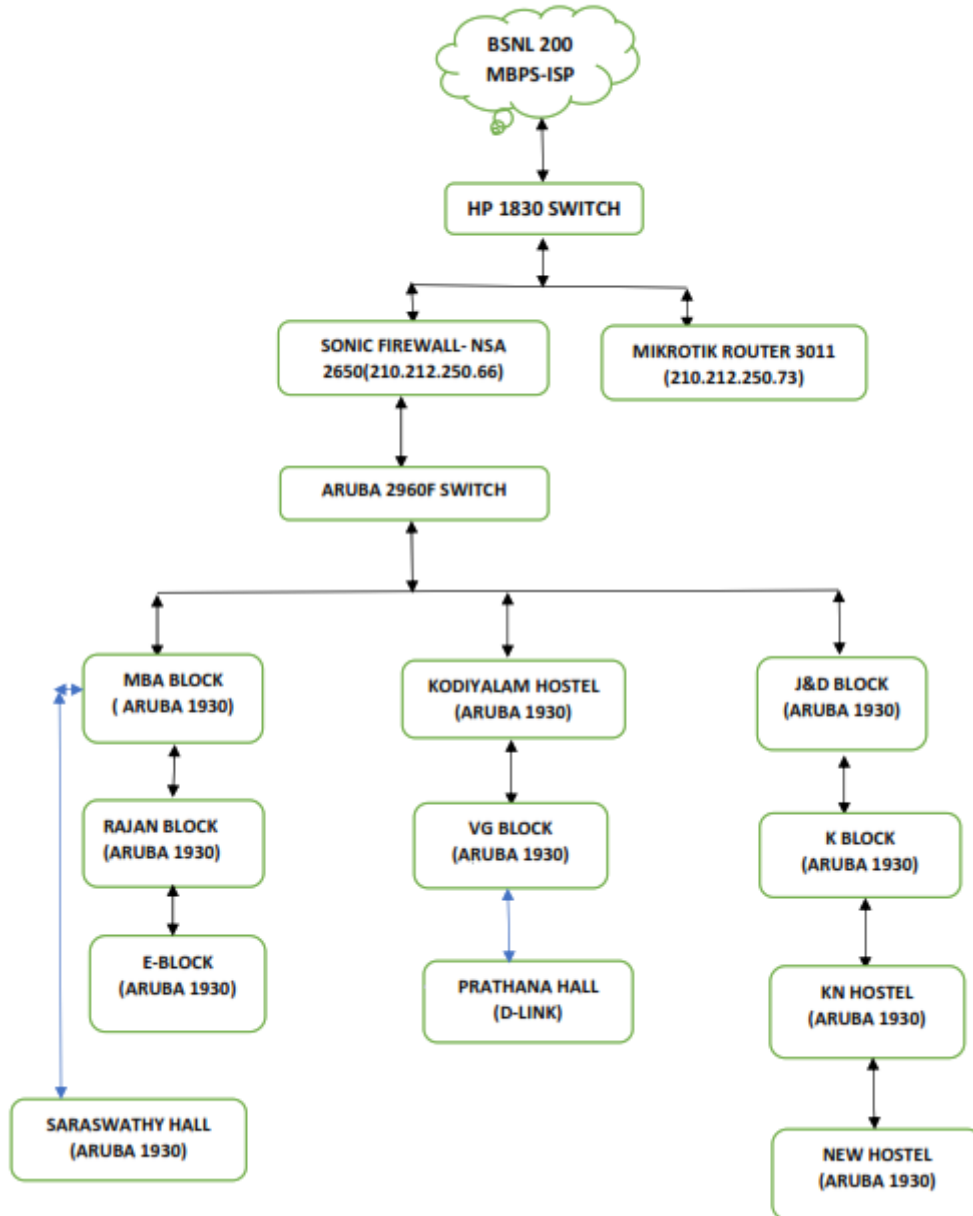

SHRIMATI INDIRA GANDHI COLLEGE

Nationally Accredited at 'A' Grade (3rd Cycle) by NAAC | An ISO 9001 : 2015 Certified Institution

Tiruchirappalli - 620 002

Network Diagram of SIGC

NETWORK DIAGRAM- SIGC

PRINCIPAL
Shrimati Indira Gandhi College
Tiruchirappalli - 2.